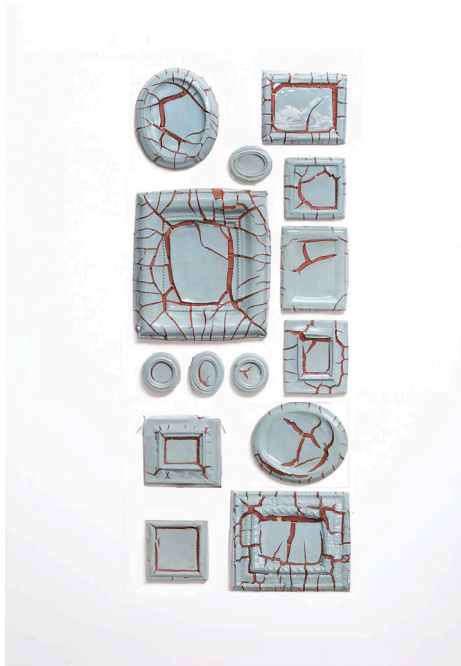

Ho Lai
31, 2024
Ash Glaze, glass, stones
15 x 20 x 20 cm, made in Japan
£680

Ho Lai
STONES I, 2026
Stones, glaze
30 x 30 x 30 cm, made in the
Netherlands
£1500

Irina Razumovskaya

Irina Razumovskaya
Venum, 2025
Stoneware, porcelain, glazes,
recycled raw minerals, glass
60 x 38 x 5 cm
£2700 each